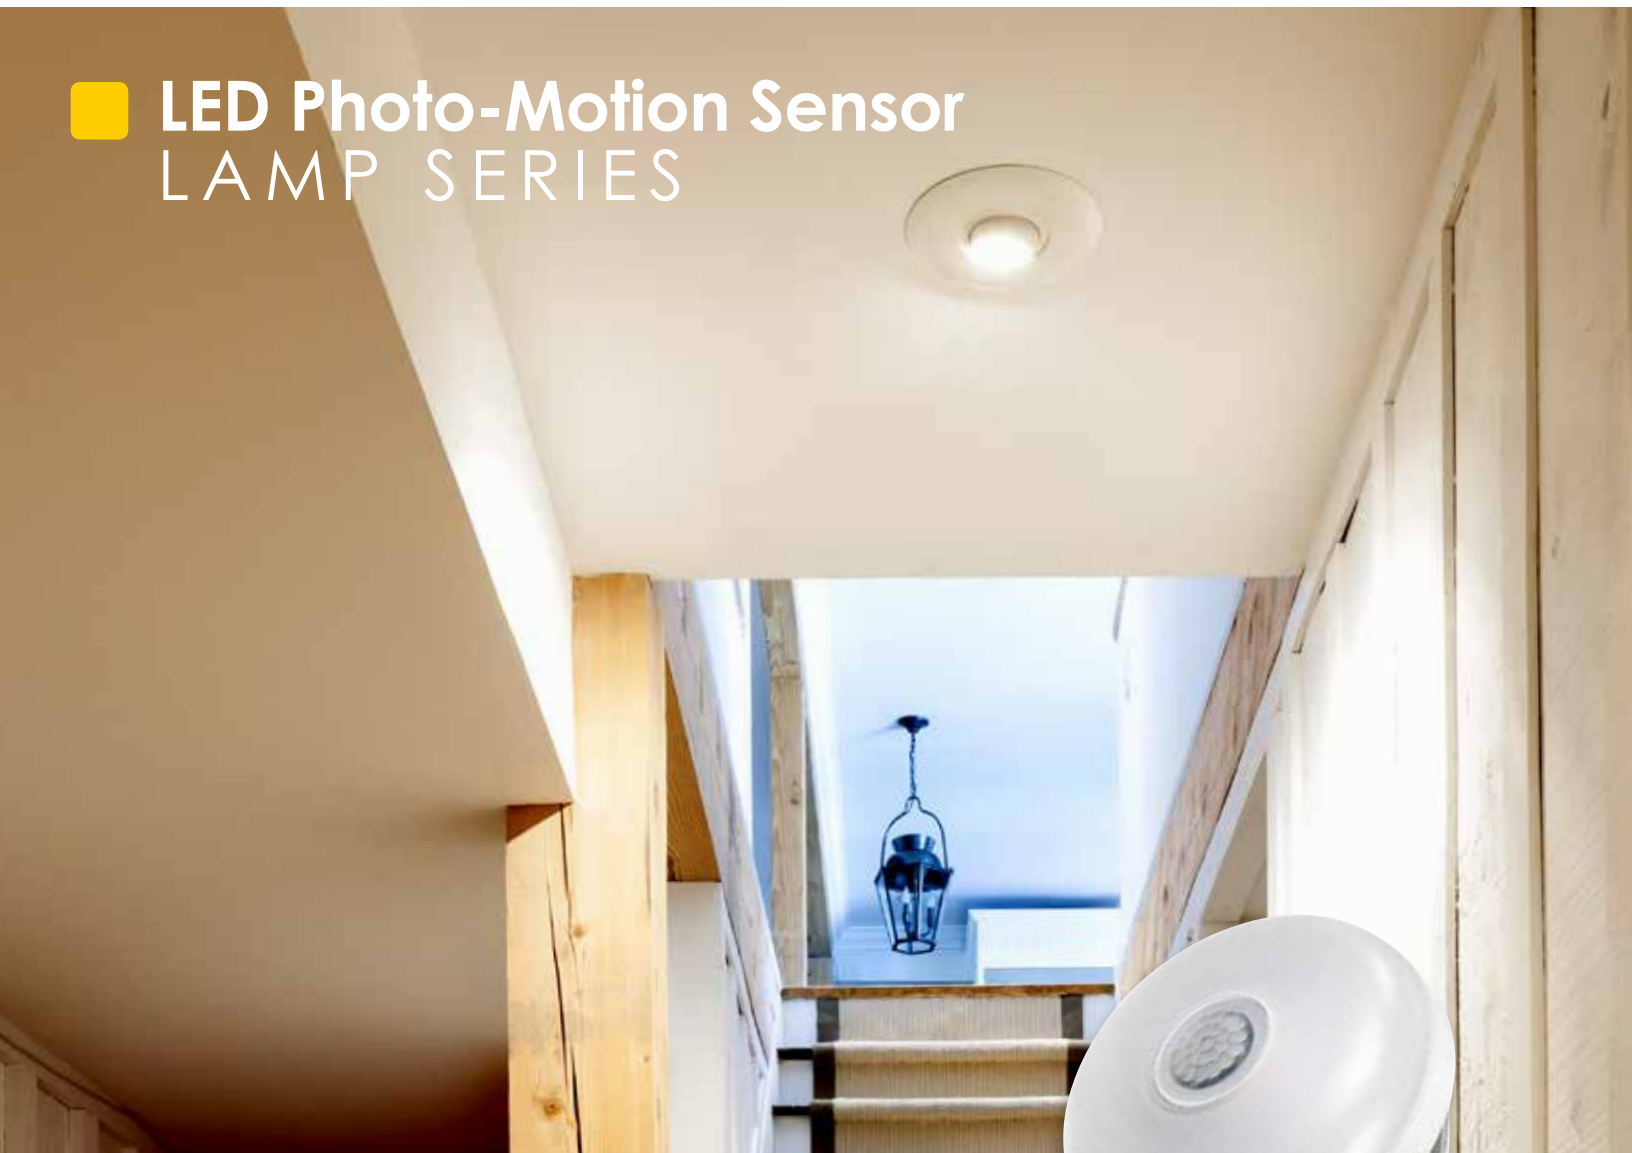

■ LED Photo-Motion Sensor LAMP SERIES

Available in
A19 and **BR30**
styles

- > Innovative.
- > Simple installation.
- > Increased energy efficiency.
- > Integrated occupancy LED Lamp.

LED Photo-Motion Sensor LAMP SERIES

KEY FEATURES:

- Will not turn on if high ambient light is present
- Eliminates installation for a separate occupancy sensor
- Detects motion up to 12 feet away
- Available in 3000K or 5000K
- UL Listed
- RoHS compliant
- 5 Year limited warranty
- Rated lifespan up to 40,000 hours
- Turns off after three minutes of no-motion